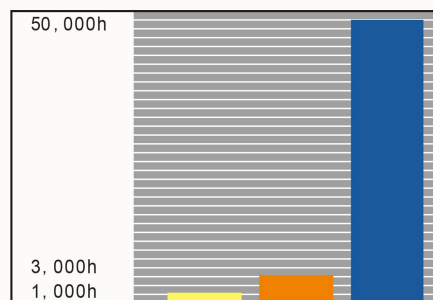

## YD02-LED3+4+5

Renew operation irradiation parts rapidly and improves doctor's working environment

Illuminance equality, high shadowless rate, high definition to improve doctor's working efficiency

Long service life:  
Halogen generally is 1000 hours, the LED is the (Osram) more than 50000 hours.